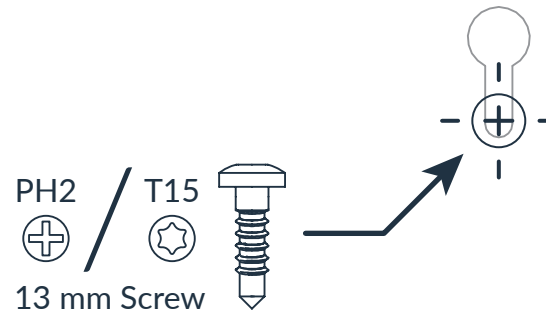

1:1 size: 536 x 180 mm

Screw Holes Template

All the ports

senza

Under Desk PC

on this side.