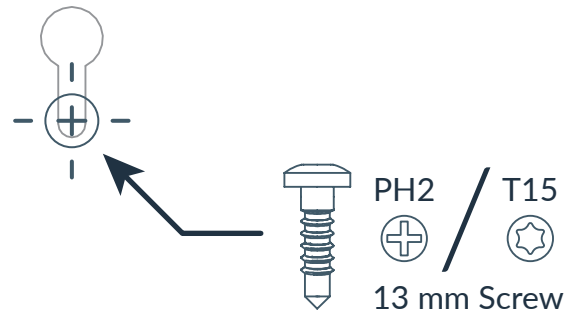

1:1 size: 536 x 180 mm

Screw Holes Template

All the ports

senza

Under Desk PC

on this side.