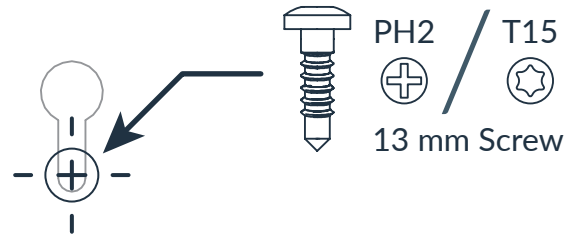

1:1 size: 536 x 180 mm

Screw Holes Template

All the ports

senza

Under Desk PC

on this side.